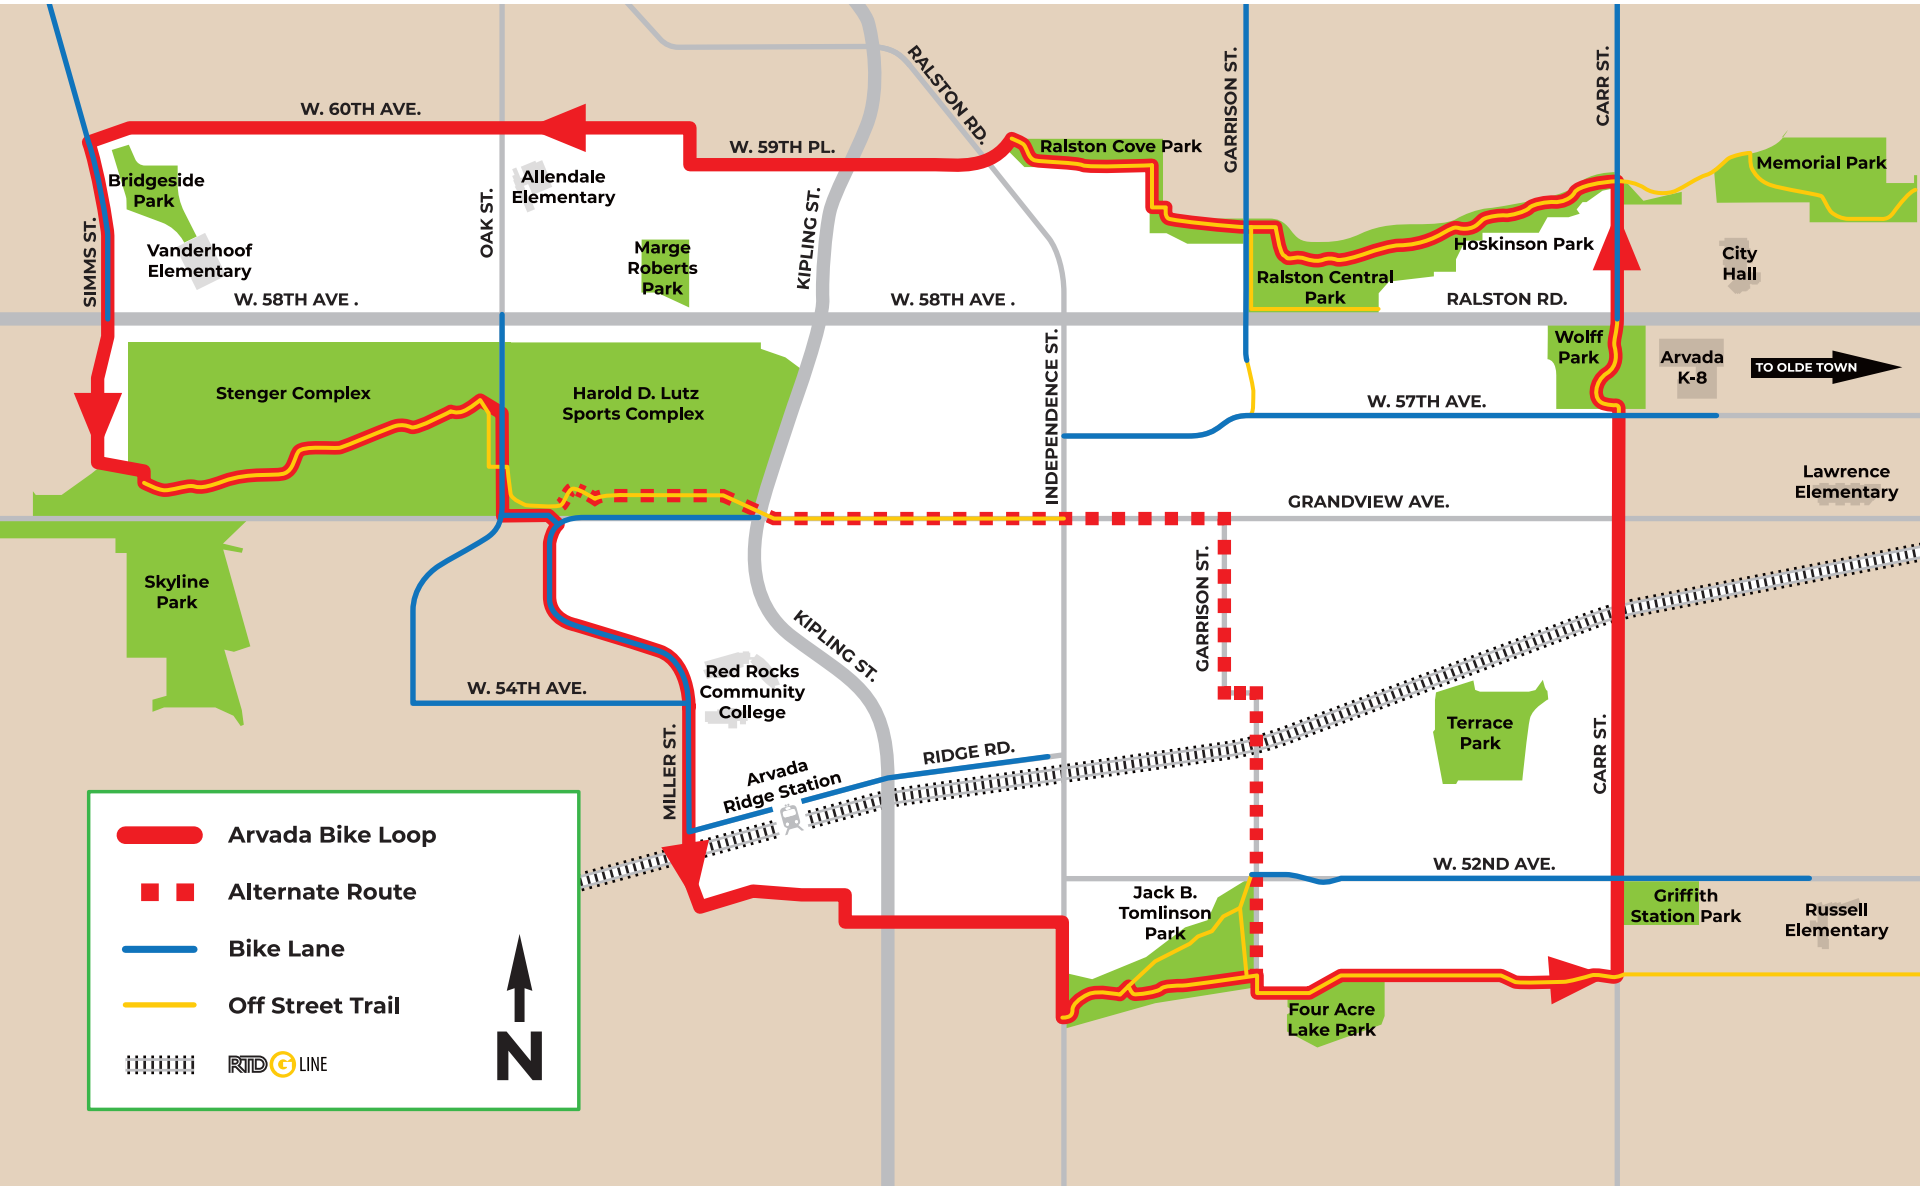

Arvada Bike Loop

 Arvada Bike Loop

 Alternate Route

 Bike Lane

 Off Street Trail

 RTD G LINE